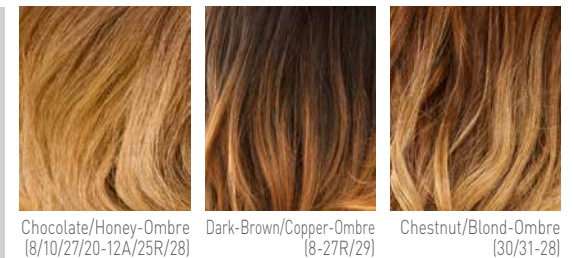

OMBRE COLOURS

FARBÜBERSICHT COLOUR CHART

EUROPÄISCHES ECHTHAAR EUROPEAN HUMAN HAIR

BROWN COLOURS

Medium-Brown
(4/6)

Mocca-Mix
(8/10/6-6)

Light-Brown
(8/10)

Chocolate-Mix
(8/10/27/20)