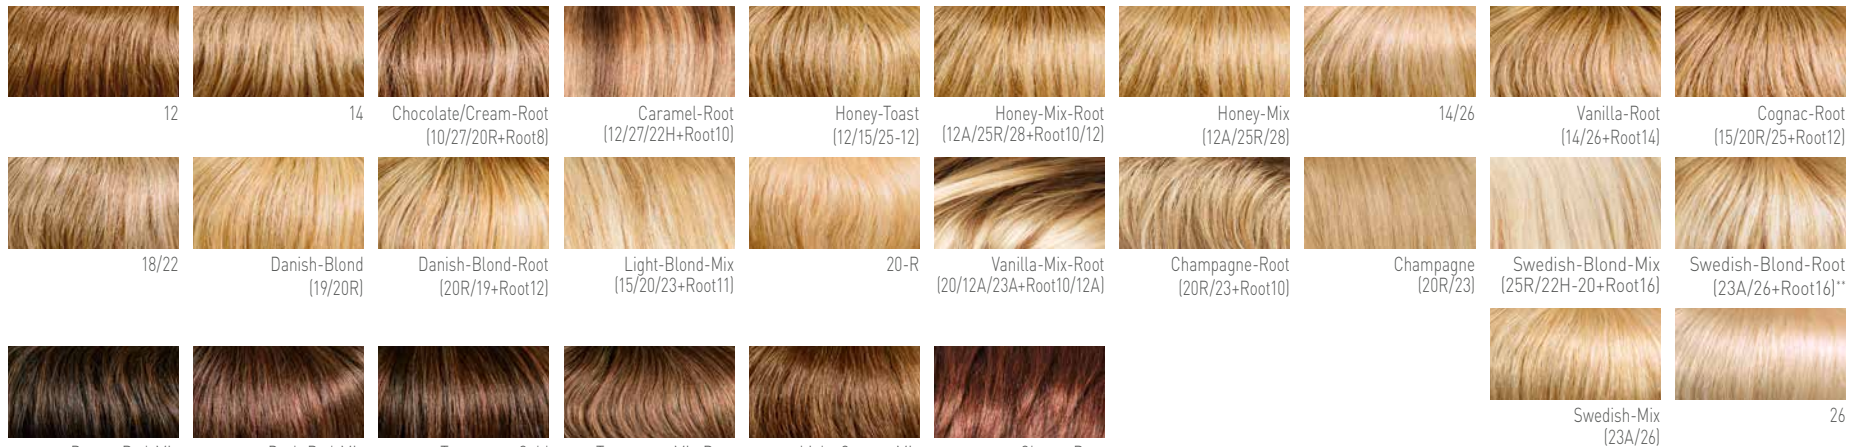

BLOND COLOURS