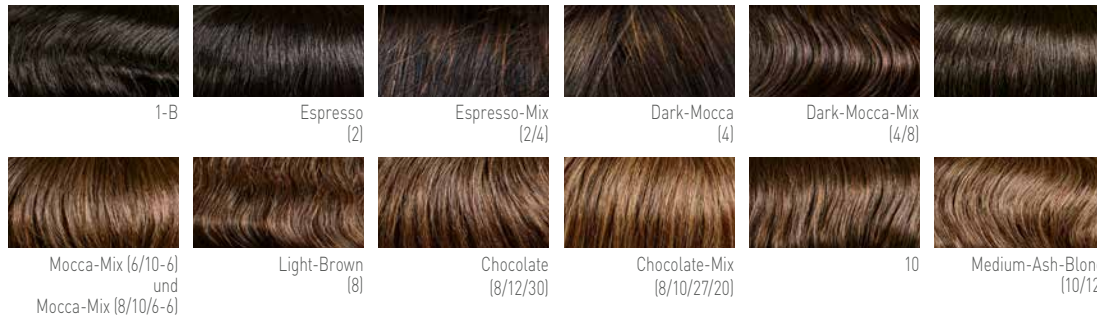

FARBÜBERSICHT ECHTHAAR

COLOUR CHART HUMAN HAIR

BROWN COLOURS